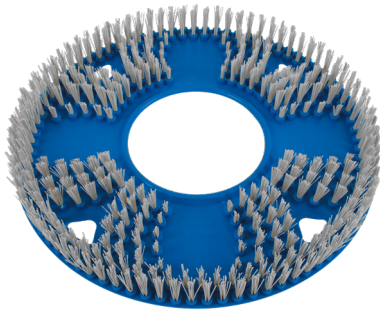

Better
Innovative scrubbing power

**Quick change
No tools required**

ORBOT SPEEDFLEX

SpeedFlex Brush | Gray

Indoor hard surfaces

Our revolutionary SpeedFlex gray brush revives tile, grout, and hard surfaces.

SpeedFlex Brush | Blue

Outdoor hard surfaces

Reach difficult low-spots in concrete and asphalt and experience superior results using low moisture.

ARTICLE CODE	ARTICLE DESCRIPTION
120.0778.0	SCRUB BRUSH SPEEDFLEX TILES/GROUTS 17INCH ORBOT [1PC]
120.0779.0	SCRUB BRUSH SPEEDFLEX CONCRETE 17INCH ORBOT [1PC]

Article Description
KIT PAD SUPERZORB SOIL 21INCH ORBOT [10PCS]

Highly absorbent cotton pads for power mopping, soil removal, and fast dry times. SuperZorb Pads are washable and can be reused over one hundred times.

Article Code
K.10.120.0745.0

Article Description
KIT PAD ULTRALIFT 17INCH ORBOT [5PCS]

UltraLift pads are designed to create a suction effect to lift soil and grease from microporous flooring. Use on tile, stone, wood, vinyl with water only.