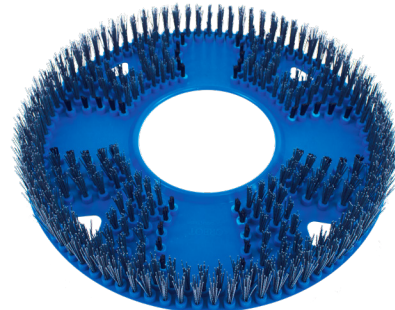

Better
Innovative scrubbing power

**Quick change
No tools required**

ORBOT SPEEDFLEX

SpeedFlex Brush | Gray

Indoor hard surfaces

Our revolutionary SpeedFlex gray brush revives tile, grout, and hard surfaces.

SpeedFlex Brush | Blue

Outdoor hard surfaces

Reach difficult low-spots in concrete and asphalt and experience superior results using low moisture.

ARTICLE CODE	ARTICLE DESCRIPTION
120.0778.0	SCRUB BRUSH SPEEDFLEX TILES/GROUTS 17INCH ORBOT [1PC]
120.0779.0	SCRUB BRUSH SPEEDFLEX CONCRETE 17INCH ORBOT [1PC]

Article Description
KIT PAD SUPERZORB SOIL 21INCH ORBOT [10PCS]

Highly absorbent cotton pads for power mopping, soil removal, and fast dry times. SuperZorb Pads are washable and can be reused over one hundred times.

Article Code
K.10.120.0745.0

Article Description
KIT PAD ULTRALIFT 17INCH ORBOT [5PCS]

UltraLift pads are designed to create a suction effect to lift soil and grease from microporous flooring. Use on tile, stone, wood, vinyl with water only.